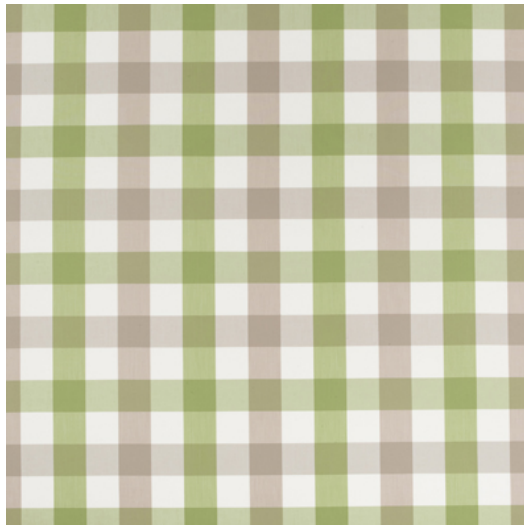

ROSCOFF

Referentie	ROSCOFF 3
Kleur	Groen
Dimensies	Br/L/W \pm 158 - 160 CM (\pm 62.2 - 63 IN)
Rapport	H \pm 26,3 CM (\pm 10.4 IN)
Samenstelling	100% PL Trevira CS
Martindale/Pilling	shrinkage through washing 60° of \pm 3%
Gewicht	\pm 320 gr/m
Brandvertragend	Ja
Onderhoud	A set of standard care icons including a washing machine, a crossed-out iron, a crossed-out dryer, a crossed-out bleach, a crossed-out detergent, a crossed-out fabric softener, and a crossed-out dry clean.
Collectie	bretagne
Gebruik	Gordijnen Contract