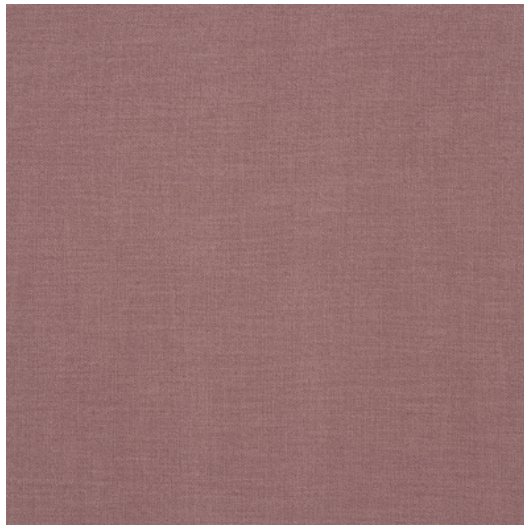

## SILVER

**Référence** SILVER 11A  
**Couleur** Rose/Violet  
**Dimensions** H ± 295 - 300 CM (± 116 - 118 IN)  
Grande hauteur  
**Composition** 100% RP  
**Poids** ± 1485 gr/m  
**Non Feu** Non  
**Entretien** A set of six small icons representing different care instructions: a crown, a crossed-out crown, a crossed-out crown with a circle, a crossed-out crown with a square, a crossed-out crown with a circle and square, and a crossed-out crown with a square and circle.  
**Collection** jewel  
**Utilisation** Rideau