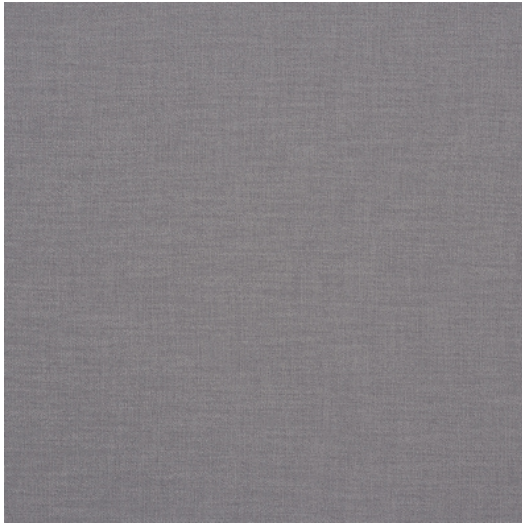

SILVER

Référence SILVER 7C
Couleur Naturel
Dimensions H ± 295 - 300 CM (± 116 - 118 IN)
Grande hauteur
Composition 100% RP
Poids ± 1485 gr/m
Non Feu Non
Entretien  A set of six small icons representing different care instructions: a crossed-out iron, a crossed-out washing machine, a crossed-out dryer, a crossed-out bleach, a crossed-out detergent, and a crossed-out stain remover.
Collection jewel
Utilisation Rideau