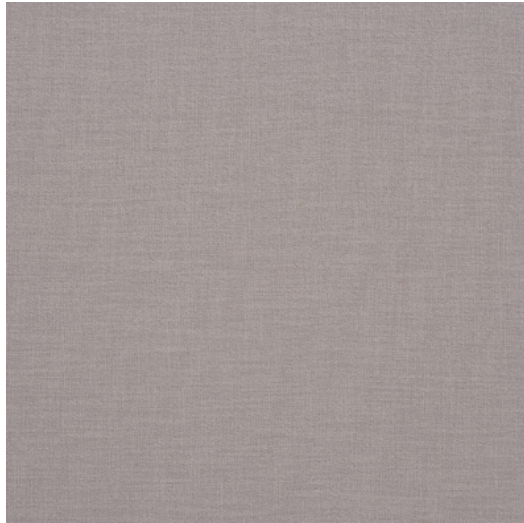

SILVER

Référence SILVER 7B
Couleur Naturel
Dimensions H ± 295 - 300 CM (± 116 - 118 IN)
Grande hauteur
Composition 100% RP
Poids ± 1485 gr/m
Non Feu Non
Entretien  A set of six small icons representing different care instructions: a crown, a crossed-out crown, a crossed-out crown with a circle, a crossed-out crown with a square, a crossed-out crown with a circle and square, and a crossed-out crown with a square and circle.
Collection jewel
Utilisation Rideau