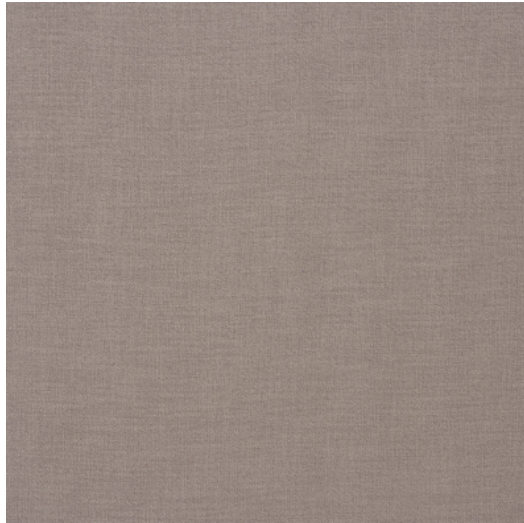

SILVER

Référence SILVER 6
Couleur Naturel
Dimensions H ± 295 - 300 CM (± 116 - 118 IN)
Grande hauteur
Composition 100% RP
Poids ± 1485 gr/m
Non Feu Non
Entretien  A set of six small icons representing different care instructions: a hand, a crossed-out hand, a crossed-out iron, a crossed-out steam, a crossed-out dry clean, and a crossed-out wash.
Collection jewel
Utilisation Rideau