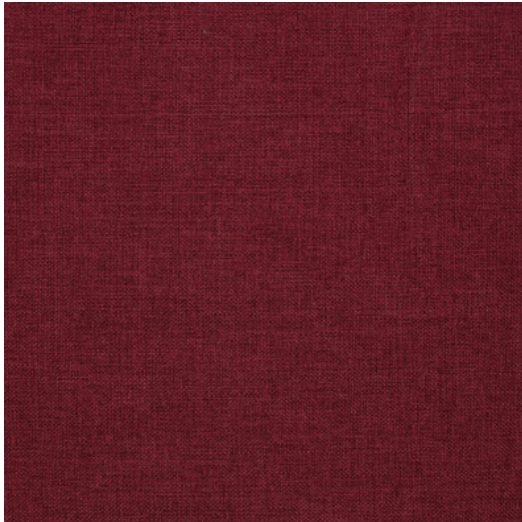

CASPIAN

Référence CASPIAN 13
Couleur Rouge/Bordeaux
Dimensions H ± 295 - 300 CM (± 116 - 118 IN)
Grande hauteur
Composition 55% RP - 45% PL
Poids ± 1092 gr/m
Non Feu Non
Entretien A set of standard international care symbols including a crossed-out iron, a crossed-out bleach, a crossed-out dry clean, a crossed-out tumble dry, a crossed-out iron, a crossed-out bleach, and a crossed-out dry clean.
Utilisation Rideau