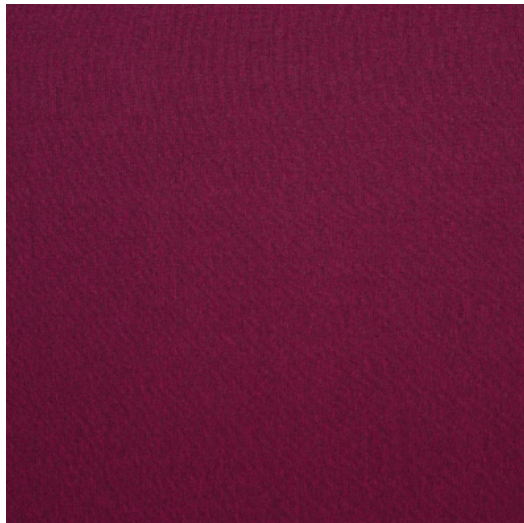

## HAMPTON

**Référence** HAMPTON 11  
**Couleur** Rose/Violet  
**Dimensions** H ± 295 - 300 CM (± 116 - 118 IN)  
Grande hauteur  
**Composition** 100% PL FR / ±80% - 95% Dim-out  
**Poids** ± 990 gr/m  
**Non Feu** Oui  
**Entretien** A set of six small icons representing different care instructions: a hand, a crossed-out hand, a crossed-out iron, a crossed-out dry clean, a crossed-out circle, and a crossed-out square.  
**Collection** castle  
**Utilisation** Rideau  
Contract