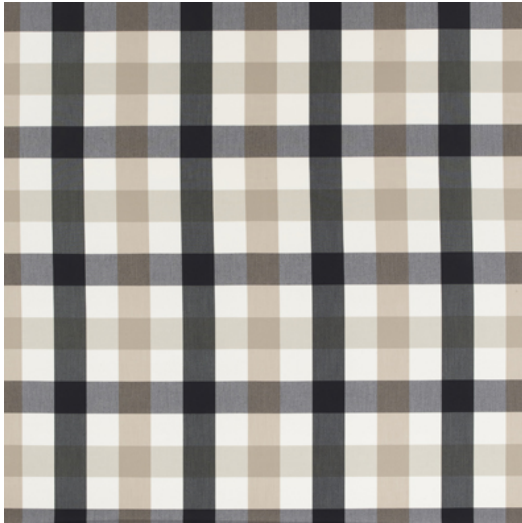

ROSCOFF

| | |
|---------------------------|--|
| Référence | ROSCOFF 4 |
| Couleur | Noir |
| Dimensions | Br/L/W ± 158 - 160 CM (± 62.2 - 63 IN) |
| Raccord | H ± 26,3 CM (± 10.4 IN) |
| Composition | 100% PL Trevira CS |
| Martindale/Pilling | shrinkage through washing 60° of ± 3% |
| Poids | ± 320 gr/m |
| Non Feu | Oui |
| Entretien | |
| Collection | bretagne |
| Utilisation | Rideau Contract |