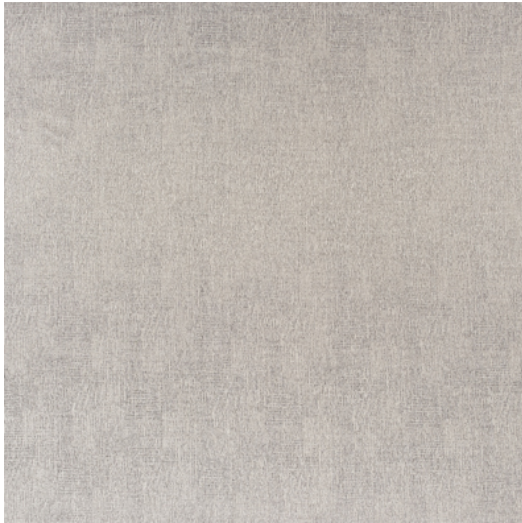

## TITANIUM

**Référence** TITANIUM 7  
**Couleur** Naturel  
**Dimensions** H ± 320 CM (± 126 IN)  
Grande hauteur  
**Composition** 100% PL TREVIRA CS  
**Poids** ± 695 gr/m  
**Non Feu** Oui  
**Entretien** A set of six small icons representing different care instructions: a hand, a crossed-out hand, a crossed-out iron, a crossed-out iron with steam, a crossed-out iron with steam and a circle, and a crossed-out iron with steam and a square.  
**Collection** Luster  
**Utilisation** Rideau  
Contract