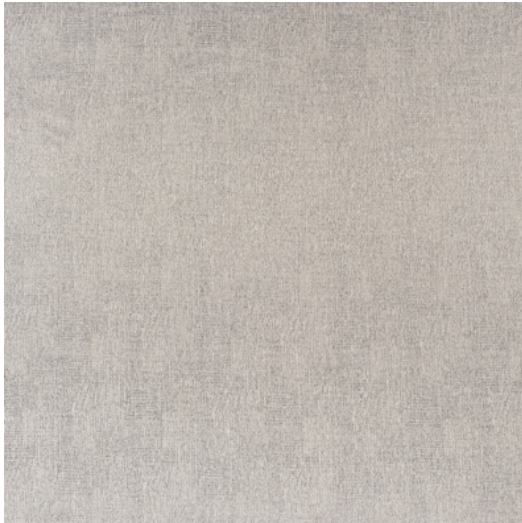

TITANIUM

Référence TITANIUM 7
Couleur Naturel
Dimensions H ± 320 CM (± 126 IN)
Grande hauteur
Composition 100% PL TREVIRA CS
Poids ± 695 gr/m
Non Feu Oui
Entretien  A set of six small icons representing different care instructions: a hand, a crossed-out hand, a crossed-out iron, a crossed-out dry clean, a crossed-out circle, and a crossed-out square.
Collection Luster
Utilisation Rideau
Contract