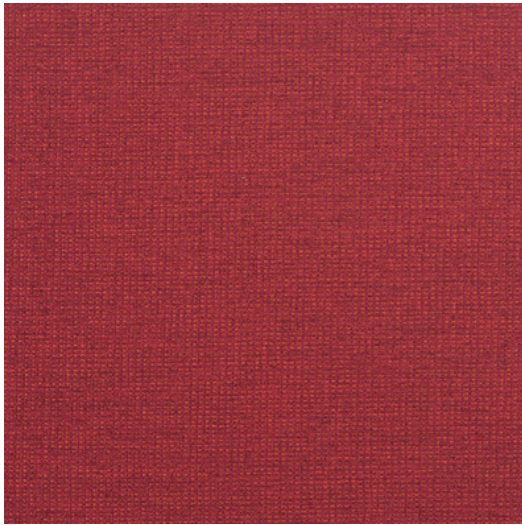

## LINCOLN

<b>Reference</b>	LINCOLN 16
<b>Colour</b>	Orange
<b>Dimensions</b>	Br/Lg/W ± 140 CM (± 55.1 IN) Width shown railroaded
<b>Composition</b>	100% PL FR RECYCLED
<b>Martindale/Pilling</b>	Martindale: 100.000 Pilling: 5 GD
<b>Weight</b>	± 600 gr/m
<b>Flame retardant</b>	Yes
<b>Care code</b>	☞/△☞☞☞☞☞ Iron wrong side only
<b>Collection</b>	plaza
<b>Use</b>	Contract Upholstery