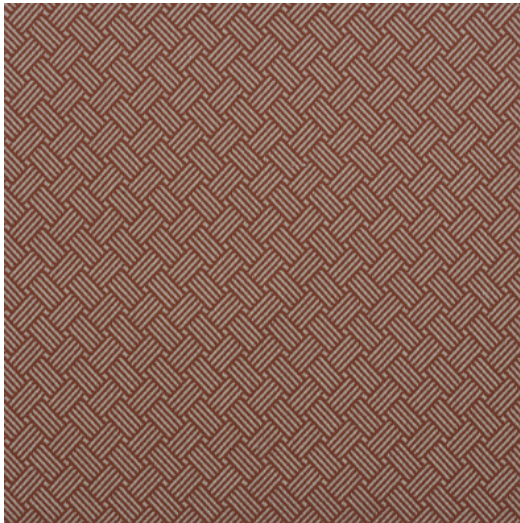

CENTRAL

Reference	CENTRAL 16
Colour	Orange
Dimensions	Br/Lg/W \pm 140 CM (\pm 55.1 IN) Width shown railroaded
Repeat	H \pm 3,2 CM (\pm 1.2 IN)
Composition	100 % PP FR
Martindale/Pilling	Martindale: 45.000 Pilling: 4-5 GD
Weight	\pm 540 gr/m
Flame retardant	Yes
Care code	☞☒☐☒☒☒☒ Iron wrong side only
Collection	plaza
Use	Contract Upholstery