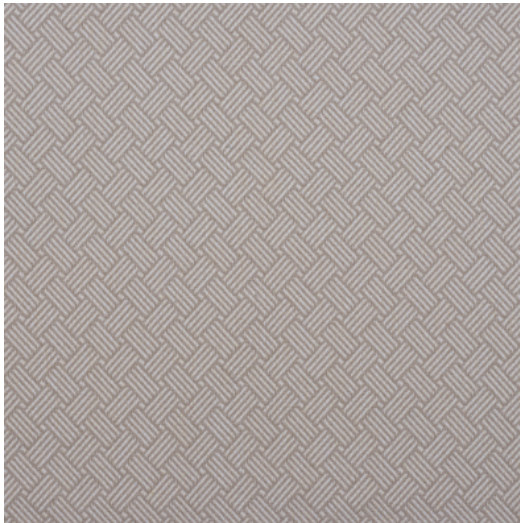

CENTRAL

Reference	CENTRAL 8
Colour	Natural
Dimensions	Br/Lg/W \pm 140 CM (\pm 55.1 IN) Width shown railroaded
Repeat	H \pm 3,2 CM (\pm 1.2 IN)
Composition	100 % PP FR
Martindale/Pilling	Martindale: 45.000 Pilling: 4-5 GD
Weight	\pm 540 gr/m
Flame retardant	Yes
Care code	☹ ☒ ☒ ☒ ☒ ☒ ☒ Iron wrong side only
Collection	plaza
Use	Contract Upholstery