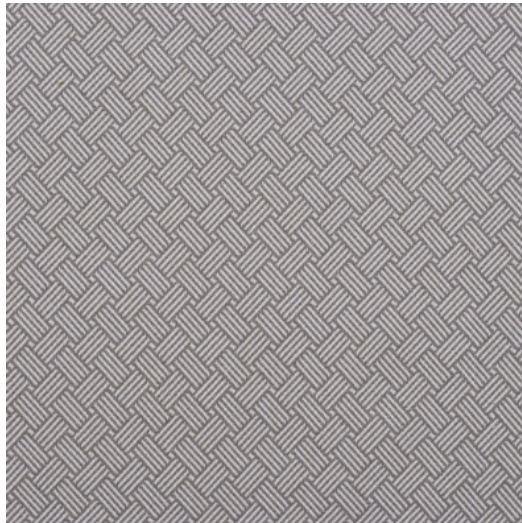

## CENTRAL

<b>Reference</b>	CENTRAL 7
<b>Colour</b>	Natural
<b>Dimensions</b>	Br/Lg/W $\pm$ 140 CM ( $\pm$ 55.1 IN) Width shown railroaded
<b>Repeat</b>	H $\pm$ 3,2 CM ( $\pm$ 1.2 IN)
<b>Composition</b>	100 % PP FR
<b>Martindale/Pilling</b>	Martindale: 45.000 Pilling: 4-5 GD
<b>Weight</b>	$\pm$ 540 gr/m
<b>Flame retardant</b>	Yes
<b>Care code</b>	☹ ☒ ☒ ☒ ☒ ☒ ☒ Iron wrong side only
<b>Collection</b>	plaza
<b>Use</b>	Contract Upholstery