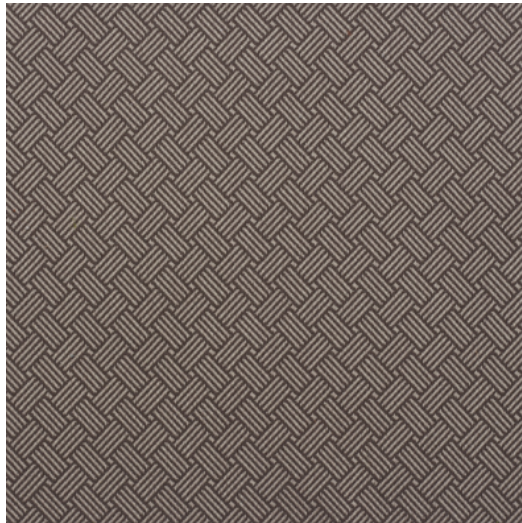

## CENTRAL

<b>Reference</b>	CENTRAL 5
<b>Colour</b>	Brown
<b>Dimensions</b>	Br/Lg/W $\pm$ 140 CM ( $\pm$ 55.1 IN) Width shown railroaded
<b>Repeat</b>	H $\pm$ 3,2 CM ( $\pm$ 1.2 IN)
<b>Composition</b>	100 % PP FR
<b>Martindale/Pilling</b>	Martindale: 45.000 Pilling: 4-5 GD
<b>Weight</b>	$\pm$ 540 gr/m
<b>Flame retardant</b>	Yes
<b>Care code</b>	☞☒☒☒☒☒☒☒
	Iron wrong side only
<b>Collection</b>	plaza
<b>Use</b>	Contract Upholstery