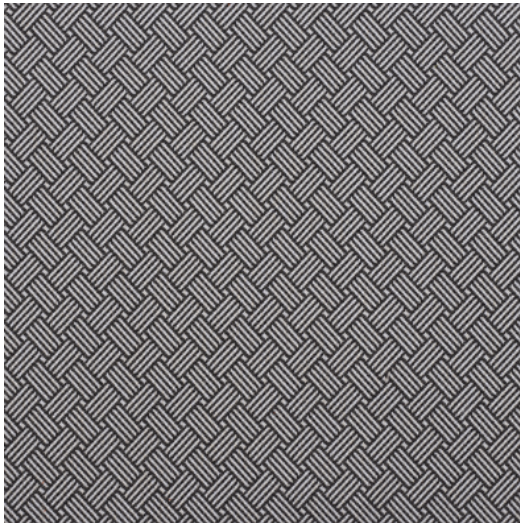

## CENTRAL

<b>Reference</b>	CENTRAL 4
<b>Colour</b>	Black
<b>Dimensions</b>	Br/Lg/W $\pm$ 140 CM ( $\pm$ 55.1 IN) Width shown railroaded
<b>Repeat</b>	H $\pm$ 3,2 CM ( $\pm$ 1.2 IN)
<b>Composition</b>	100 % PP FR
<b>Martindale/Pilling</b>	Martindale: 45.000 Pilling: 4-5 GD
<b>Weight</b>	$\pm$ 540 gr/m
<b>Flame retardant</b>	Yes
<b>Care code</b>	☹ ☒ ☒ ☒ ☒ ☒ ☒ Iron wrong side only
<b>Collection</b>	plaza
<b>Use</b>	Contract Upholstery