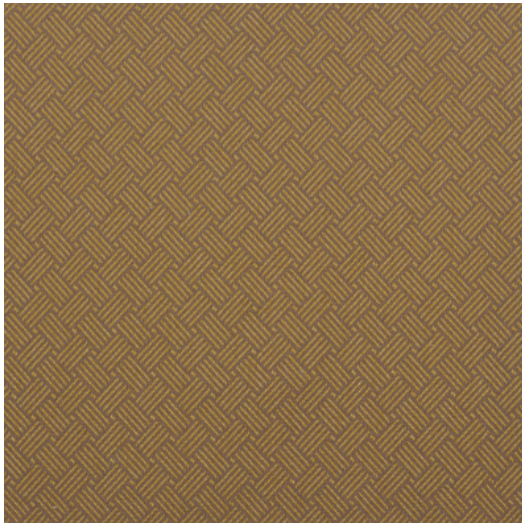

## CENTRAL

<b>Reference</b>	CENTRAL 2
<b>Colour</b>	Yellow
<b>Dimensions</b>	Br/Lg/W $\pm$ 140 CM ( $\pm$ 55.1 IN) Width shown railroaded
<b>Repeat</b>	H $\pm$ 3,2 CM ( $\pm$ 1.2 IN)
<b>Composition</b>	100 % PP FR
<b>Martindale/Pilling</b>	Martindale: 45.000 Pilling: 4-5 GD
<b>Weight</b>	$\pm$ 540 gr/m
<b>Flame retardant</b>	Yes
<b>Care code</b>	
	Iron wrong side only
<b>Collection</b>	plaza
<b>Use</b>	Contract Upholstery