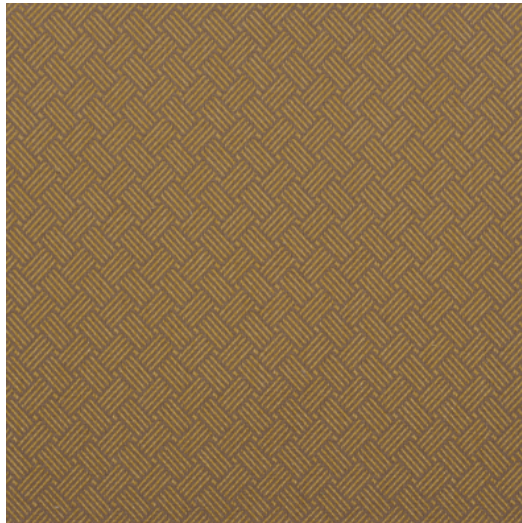

CENTRAL

Reference	CENTRAL 2
Colour	Yellow
Dimensions	Br/Lg/W \pm 140 CM (\pm 55.1 IN) Width shown railroaded
Repeat	H \pm 3,2 CM (\pm 1.2 IN)
Composition	100 % PP FR
Martindale/Pilling	Martindale: 45.000 Pilling: 4-5 GD
Weight	\pm 540 gr/m
Flame retardant	Yes
Care code	
	Iron wrong side only
Collection	plaza
Use	Contract Upholstery