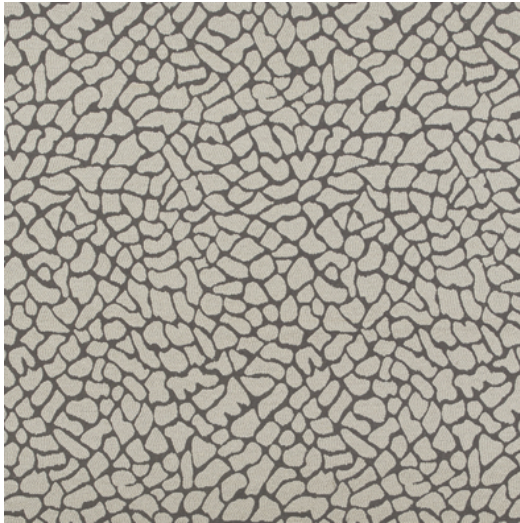

## EVERGLADES

<b>Reference</b>	EVERGLADES 7
<b>Colour</b>	Natural
<b>Dimensions</b>	Br/Lg/W $\pm$ 140 CM ( $\pm$ 55.1 IN)
<b>Repeat</b>	H $\pm$ 92 - 96 CM ( $\pm$ 36.2 - 37.8 IN)
<b>Composition</b>	100% PL - INDOOR - OUTDOOR
<b>Martindale/Pilling</b>	Martindale: 50.000 Pilling: 4-5 GD
<b>Weight</b>	$\pm$ 700 gr/m
<b>Flame retardant</b>	No
<b>Care code</b>	☞ ☜ ☛ ☞ ☉ ☒
<b>Collection</b>	florida
<b>Use</b>	Curtains Upholstery