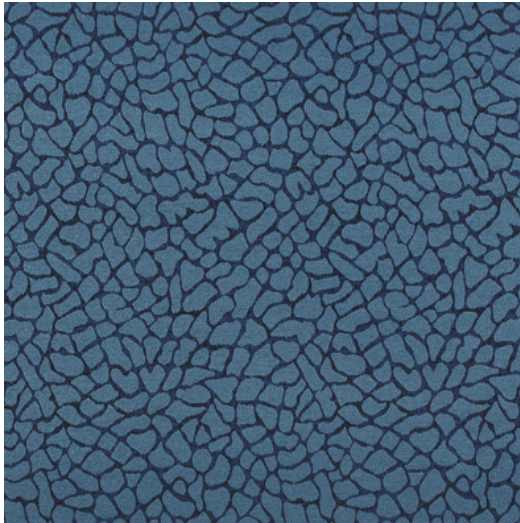

## EVERGLADES

<b>Reference</b>	EVERGLADES 1
<b>Colour</b>	Blue
<b>Dimensions</b>	Br/Lg/W $\pm$ 140 CM ( $\pm$ 55.1 IN)
<b>Repeat</b>	H $\pm$ 92 - 96 CM ( $\pm$ 36.2 - 37.8 IN)
<b>Composition</b>	100% PL - INDOOR - OUTDOOR
<b>Martindale/Pilling</b>	Martindale: 50.000 Pilling: 4-5 GD
<b>Weight</b>	$\pm$ 700 gr/m
<b>Flame retardant</b>	No
<b>Care code</b>	☞ ☜ ☛ ☞ ☞ ☞ ☞ ☞ ☞
<b>Collection</b>	florida
<b>Use</b>	Curtains Upholstery