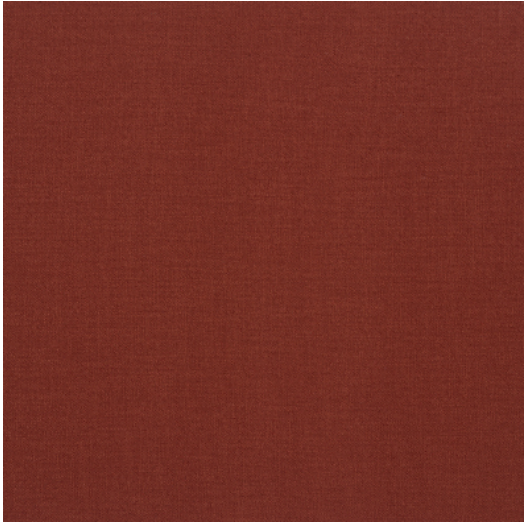

SILVER

Reference SILVER 16B
Colour Orange
Dimensions H ± 295 - 300 CM (± 116 - 118 IN)
Width shown railroaded
Composition 100% RP
Weight ± 1485 gr/m
Flame retardant No
Care code 
Collection jewel
Use Curtains