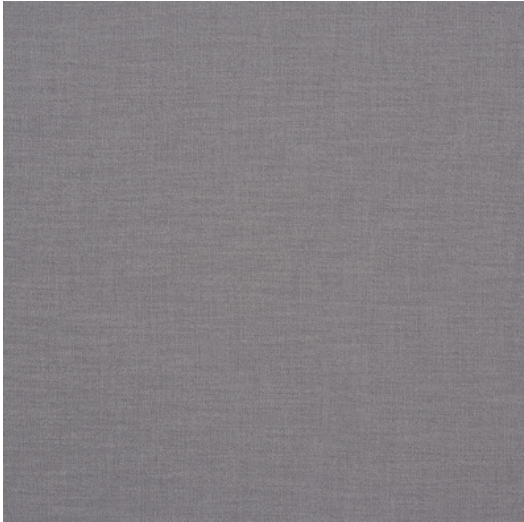

SILVER

Reference SILVER 7C
Colour Natural
Dimensions H ± 295 - 300 CM (± 116 - 118 IN)
Width shown railroaded
Composition 100% RP
Weight ± 1485 gr/m
Flame retardant No
Care code A set of six small icons representing different care instructions: a crossed-out iron, a crossed-out washing machine, a crossed-out dryer, a crossed-out bleach, a crossed-out detergent, and a crossed-out stain remover.
Collection jewel
Use Curtains