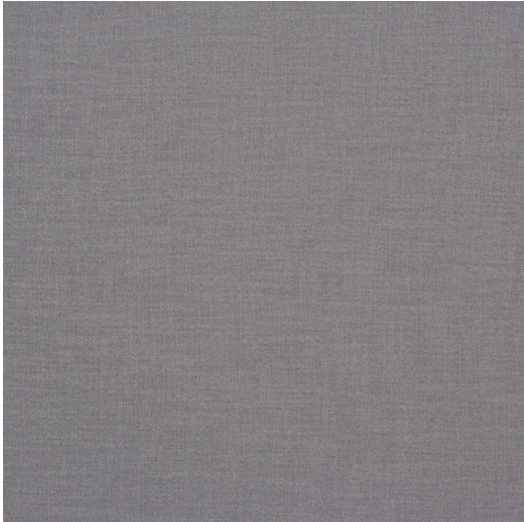

SILVER

Reference SILVER 7C
Colour Natural
Dimensions H ± 295 - 300 CM (± 116 - 118 IN)
Width shown railroaded
Composition 100% RP
Weight ± 1485 gr/m
Flame retardant No
Care code A set of care icons including a crossed-out iron, a crossed-out washing machine, a crossed-out dryer, a crossed-out bleach, a crossed-out detergent, a crossed-out stain remover, a crossed-out dry clean, and a crossed-out tumble dry.
Collection jewel
Use Curtains