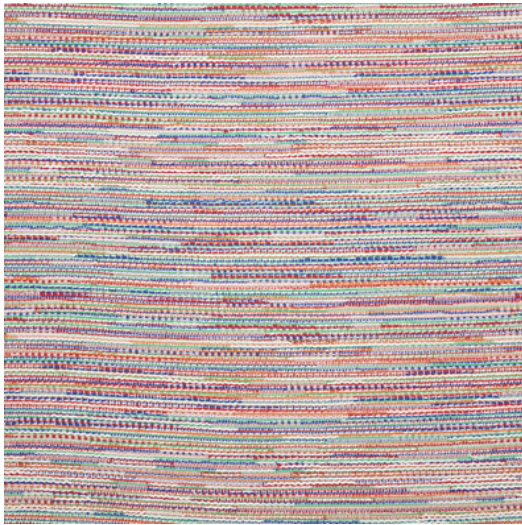

BAHAMAS

Reference	BAHAMAS MULTI
Colour	Multi
Dimensions	Br/L/W \pm 136 CM (\pm 53.1 IN)
Repeat	H \pm 25 FACULTATIEF/FACULTATIF/FAKULTATIV/OPTION
Composition	100% PP
Martindale/Pilling	Martindale: 25.000 Pilling: 4 GD
Weight	\pm 586 gr/m
Flame retardant	No
Care code	☞ ☜ ☛ ☞ ☞ ☞ ☞ ☞
Collection	islands
Use	Curtains Upholstery