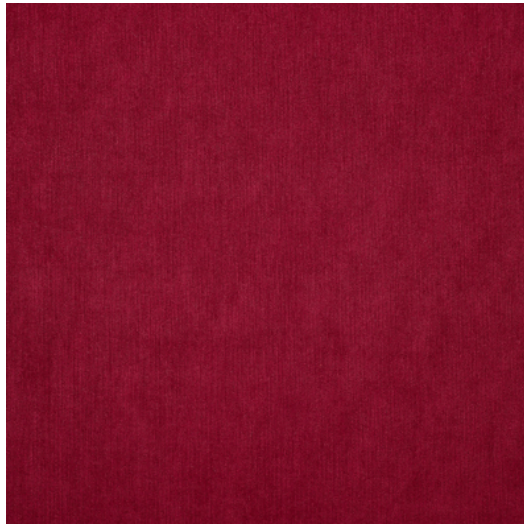

BERLIN

Reference BERLIN 0
Colour Red/Bordeaux
Dimensions H \pm 295 - 300 CM (\pm 116 - 118 IN)
Width shown railroaded
Composition 100% PL FR
Weight \pm 1173 gr/m
Flame retardant Yes
Care code  Iron wrong side only
Collection capital
Use Curtains
Contract