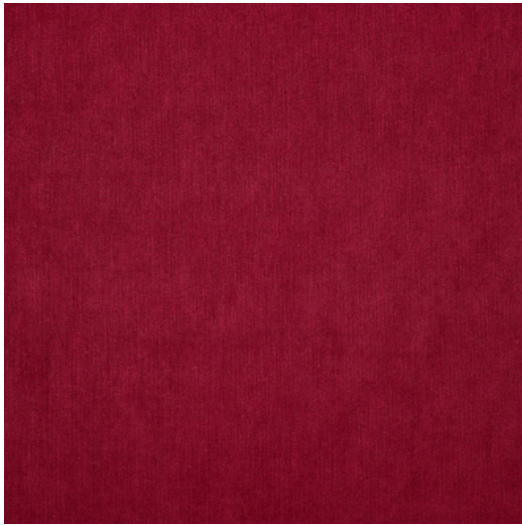

## BERLIN

**Reference** BERLIN 0  
**Colour** Red/Bordeaux  
**Dimensions** H  $\pm$  295 - 300 CM ( $\pm$  116 - 118 IN)  
Width shown railroaded  
**Composition** 100% PL FR  
**Weight**  $\pm$  1173 gr/m  
**Flame retardant** Yes  
**Care code**  Iron wrong side only  
**Collection** capital  
**Use** Curtains  
Contract