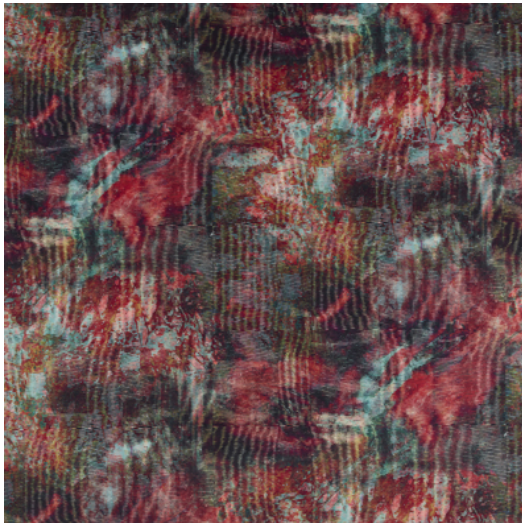

ARNO

Reference	ARNO 11
Colour	Pink/Purple
Dimensions	Br/Lg/W \pm 138 CM (\pm 54.3 IN)
Repeat	H \pm 97 - 99 CM (\pm 38.2 - 39 IN)
Composition	100% PL
Martindale/Pilling	Martindale: 50.000 Pilling: 4 - 5 / LD
Weight	\pm 421 gr/m
Flame retardant	No
Care code	Iron wrong side only
Collection	flow
Use	Curtains Upholstery