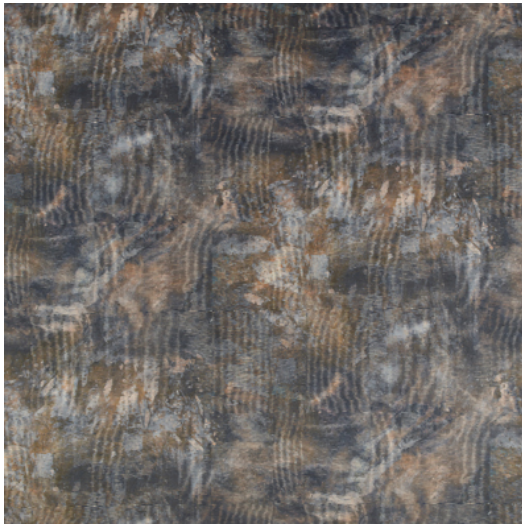

ARNO

Reference	ARNO 7
Colour	Natural
Dimensions	Br/Lg/W \pm 138 CM (\pm 54.3 IN)
Repeat	H \pm 97 - 99 CM (\pm 38.2 - 39 IN)
Composition	100% PL
Martindale/Pilling	Martindale: 50.000 Pilling: 4 - 5 / LD
Weight	\pm 421 gr/m
Flame retardant	No
Care code	Iron wrong side only
Collection	flow
Use	Curtains Upholstery