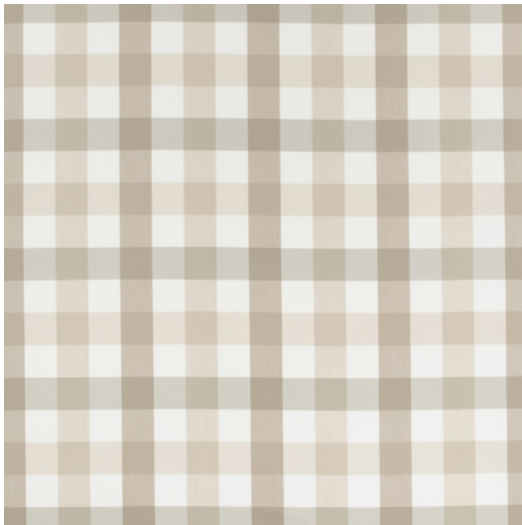

ROSCOFF

Reference	ROSCOFF 8
Colour	Natural
Dimensions	Br/L/W \pm 158 - 160 CM (\pm 62.2 - 63 IN)
Repeat	H \pm 26,3 CM (\pm 10.4 IN)
Composition	100% PL Trevira CS
Martindale/Pilling	shrinkage through washing 60° of \pm 3%
Weight	\pm 320 gr/m
Flame retardant	Yes
Care code	
Collection	bretagne
Use	Curtains Contract