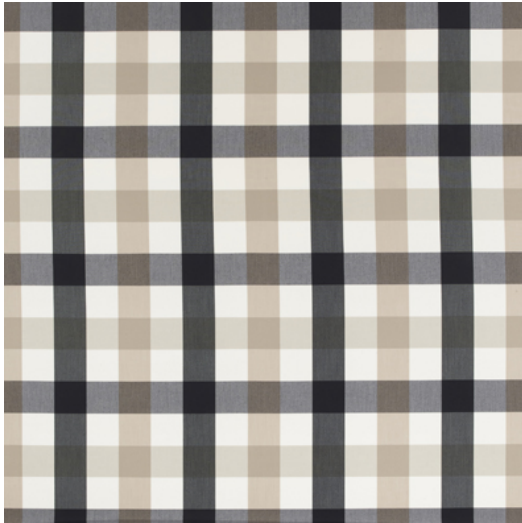

ROSCOFF

Reference	ROSCOFF 4
Colour	Black
Dimensions	Br/L/W \pm 158 - 160 CM (\pm 62.2 - 63 IN)
Repeat	H \pm 26,3 CM (\pm 10.4 IN)
Composition	100% PL Trevira CS
Martindale/Pilling	shrinkage through washing 60° of \pm 3%
Weight	\pm 320 gr/m
Flame retardant	Yes
Care code	
Collection	bretagne
Use	Curtains Contract