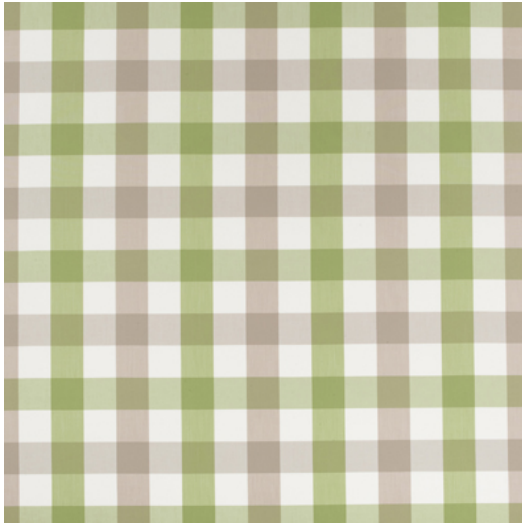

ROSCOFF

Reference	ROSCOFF 3
Colour	Green
Dimensions	Br/L/W \pm 158 - 160 CM (\pm 62.2 - 63 IN)
Repeat	H \pm 26,3 CM (\pm 10.4 IN)
Composition	100% PL Trevira CS
Martindale/Pilling	shrinkage through washing 60° of \pm 3%
Weight	\pm 320 gr/m
Flame retardant	Yes
Care code	A set of care icons including a washing machine, a crossed-out washing machine, a crossed-out iron, a crossed-out dry clean, a crossed-out sun, a crossed-out bleach, and a crossed-out detergent.
Collection	bretagne
Use	Curtains Contract