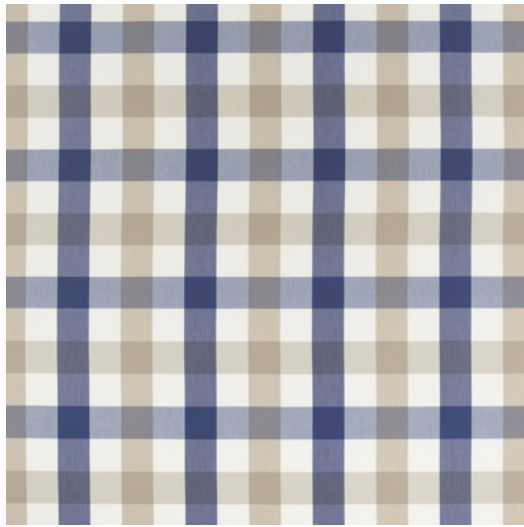

ROSCOFF

Reference	ROSCOFF 1
Colour	Blue
Dimensions	Br/L/W \pm 158 - 160 CM (\pm 62.2 - 63 IN)
Repeat	H \pm 26,3 CM (\pm 10.4 IN)
Composition	100% PL Trevira CS
Martindale/Pilling	shrinkage through washing 60° of \pm 3%
Weight	\pm 320 gr/m
Flame retardant	Yes
Care code	
Collection	bretagne
Use	Curtains Contract