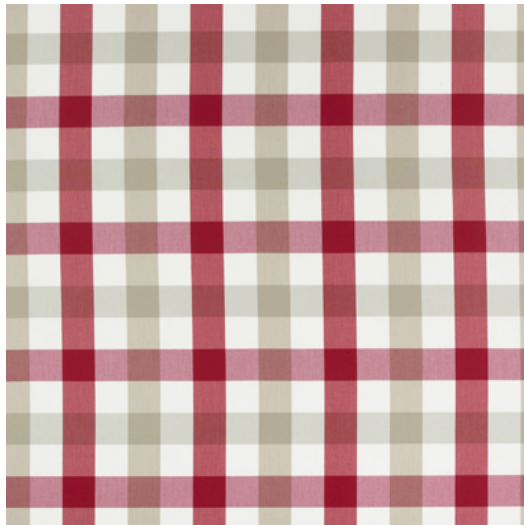

ROSCOFF

Reference	ROSCOFF 0
Colour	Red/Bordeaux
Dimensions	Br/L/W \pm 158 - 160 CM (\pm 62.2 - 63 IN)
Repeat	H \pm 26,3 CM (\pm 10.4 IN)
Composition	100% PL Trevira CS
Martindale/Pilling	shrinkage through washing 60° of \pm 3%
Weight	\pm 320 gr/m
Flame retardant	Yes
Care code	A set of care icons including a washing machine, a crossed-out iron, a crossed-out dryer, a crossed-out bleach, a crossed-out detergent, a crossed-out fabric softener, and a crossed-out stain remover.
Collection	bretagne
Use	Curtains Contract