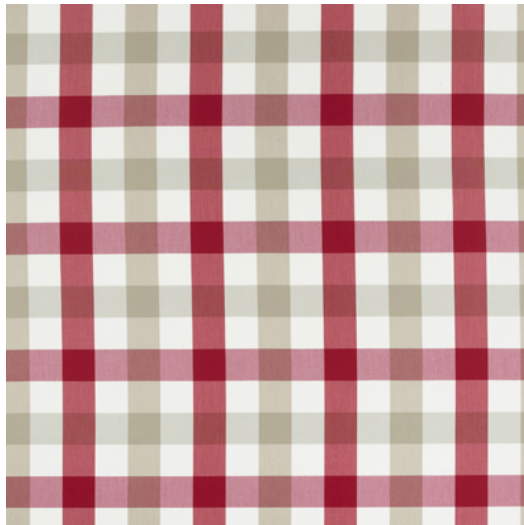

ROSCOFF

Reference	ROSCOFF 0
Colour	Red/Bordeaux
Dimensions	Br/L/W \pm 158 - 160 CM (\pm 62.2 - 63 IN)
Repeat	H \pm 26,3 CM (\pm 10.4 IN)
Composition	100% PL Trevira CS
Martindale/Pilling	shrinkage through washing 60° of \pm 3%
Weight	\pm 320 gr/m
Flame retardant	Yes
Care code	
Collection	bretagne
Use	Curtains Contract