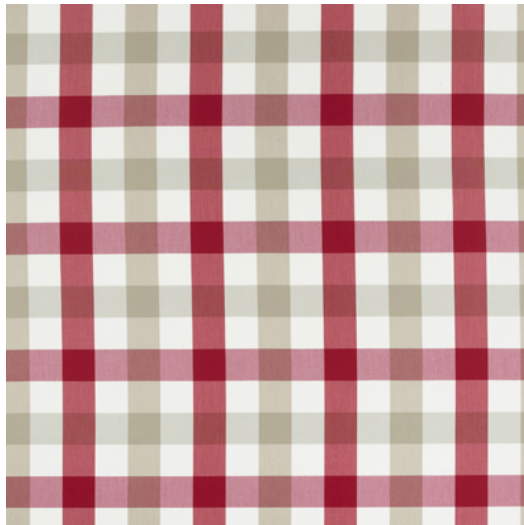

## ROSCOFF

<b>Reference</b>	ROSCOFF 0
<b>Colour</b>	Red/Bordeaux
<b>Dimensions</b>	Br/L/W $\pm$ 158 - 160 CM ( $\pm$ 62.2 - 63 IN)
<b>Repeat</b>	H $\pm$ 26,3 CM ( $\pm$ 10.4 IN)
<b>Composition</b>	100% PL Trevira CS
<b>Martindale/Pilling</b>	shrinkage through washing 60° of $\pm$ 3%
<b>Weight</b>	$\pm$ 320 gr/m
<b>Flame retardant</b>	Yes
<b>Care code</b>	A set of care icons including a washing machine, a crossed-out iron, a crossed-out dryer, a crossed-out bleach, a crossed-out detergent, a crossed-out fabric softener, and a crossed-out stain remover.
<b>Collection</b>	bretagne
<b>Use</b>	Curtains Contract