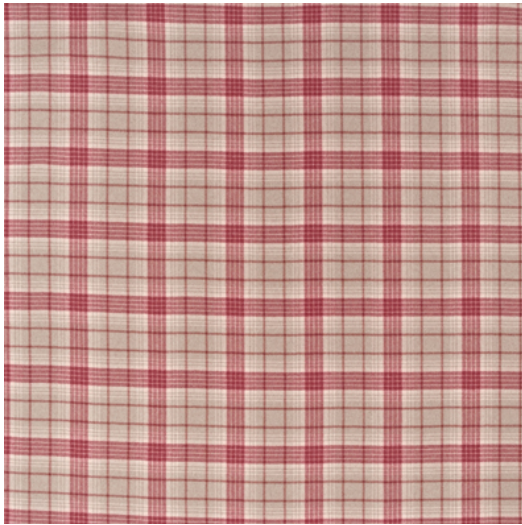

JURA

Reference	JURA 0
Colour	Red/Bordeaux
Dimensions	Br/L/W \pm 140 - 145 CM (\pm 55.1 - 57.1 IN)
Repeat	H \pm 16,5 - 17,5 CM (\pm 6.5 - 6.9 IN)
Composition	80% WO - 20% PA
Martindale/Pilling	Martindale: 60.000 Pilling: 3 - 4 / GD
Weight	\pm 480 gr/m
Flame retardant	No
Care code	Iron wrong side only
Collection	Scotland
Use	Curtains Upholstery