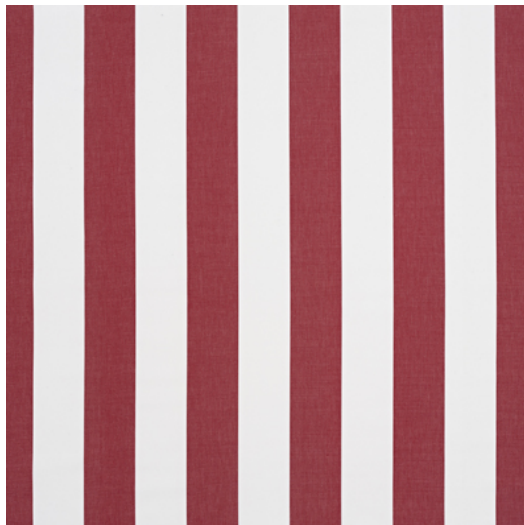

PICASSO

Referenz	PICASSO 0
Farbe	Rot/Bordeaux
Dimensionen	Br/Lg/W \pm 142 CM (\pm 55.9 IN)
Material	60% CO - 40% PL
Gewicht	\pm 400 gr/m
Schwer entflammbar	Nein
Hinweise	A set of small icons representing care instructions: a crown, a crossed-out iron, a crossed-out dry clean, a crossed-out circle, a crossed-out square, and a crossed-out rectangle.
Kollektion	Checks & Stripes
Anwendung	Dekostoffe