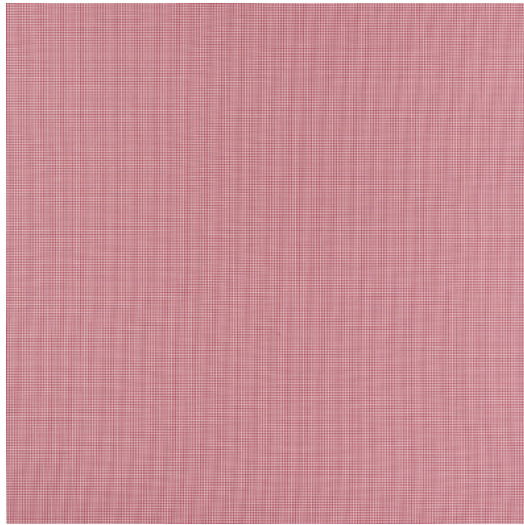

## QUIMPER

<b>Referenz</b>	QUIMPER 0
<b>Farbe</b>	Rot/Bordeaux
<b>Dimensionen</b>	Br/L/W $\pm$ 158 - 160 CM ( $\pm$ 62.2 - 63 IN)
<b>Rapportlänge</b>	H $\pm$ 1 CM ( $\pm$ 0.4 IN)
<b>Material</b>	100% PL Trevira CS
<b>Martindale/Pilling</b>	shrinkage through washing 60° of $\pm$ 3%
<b>Gewicht</b>	$\pm$ 320 gr/m
<b>Schwer entflammbar</b>	Ja
<b>Hinweise</b>	A set of small icons representing care instructions: a crossed-out triangle, a crossed-out circle, a crossed-out square, a crossed-out diamond, a crossed-out circle with a dot, a crossed-out square with a dot, and a crossed-out square with a dot.
<b>Kollektion</b>	bretagne
<b>Anwendung</b>	Dekostoffe Contract