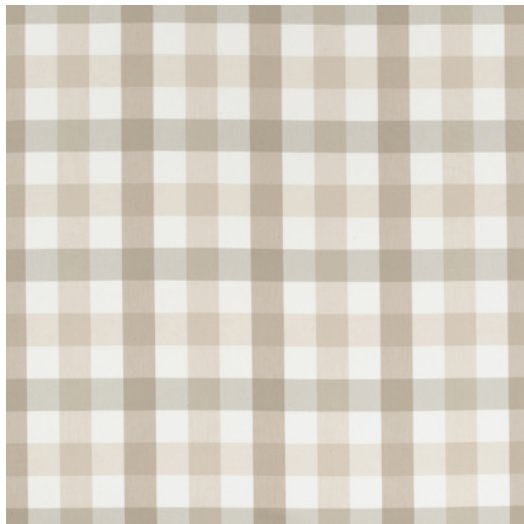

ROSCOFF

Referenz	ROSCOFF 8
Farbe	Natur
Dimensionen	Br/L/W \pm 158 - 160 CM (\pm 62.2 - 63 IN)
Rapportlänge	H \pm 26,3 CM (\pm 10.4 IN)
Material	100% PL Trevira CS
Martindale/Pilling	shrinkage through washing 60° of \pm 3%
Gewicht	\pm 320 gr/m
Schwer entflammbar	Ja
Hinweise	A set of care icons including a washing machine, a crossed-out iron, a crossed-out dryer, a crossed-out bleach, a crossed-out detergent, and a crossed-out fabric softener.
Kollektion	bretagne
Anwendung	Dekostoffe Contract