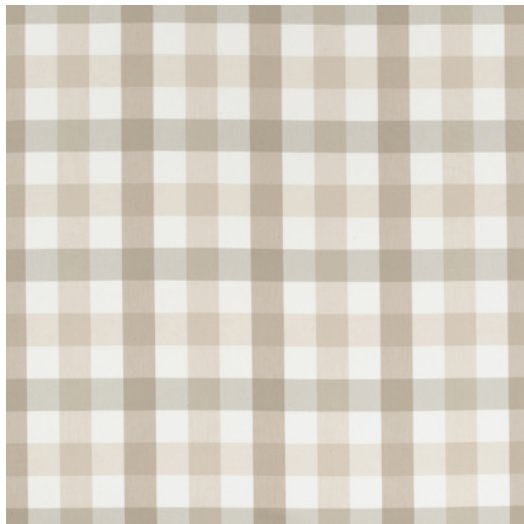

## ROSCOFF

<b>Referenz</b>	ROSCOFF 8
<b>Farbe</b>	Natur
<b>Dimensionen</b>	Br/L/W $\pm$ 158 - 160 CM ( $\pm$ 62.2 - 63 IN)
<b>Rapportlänge</b>	H $\pm$ 26,3 CM ( $\pm$ 10.4 IN)
<b>Material</b>	100% PL Trevira CS
<b>Martindale/Pilling</b>	shrinkage through washing 60° of $\pm$ 3%
<b>Gewicht</b>	$\pm$ 320 gr/m
<b>Schwer entflammbar</b>	Ja
<b>Hinweise</b>	A set of standard care icons including a washing machine, a crossed-out iron, a crossed-out dryer, a crossed-out bleach, a crossed-out detergent, and a crossed-out dry clean.
<b>Kollektion</b>	bretagne
<b>Anwendung</b>	Dekostoffe Contract